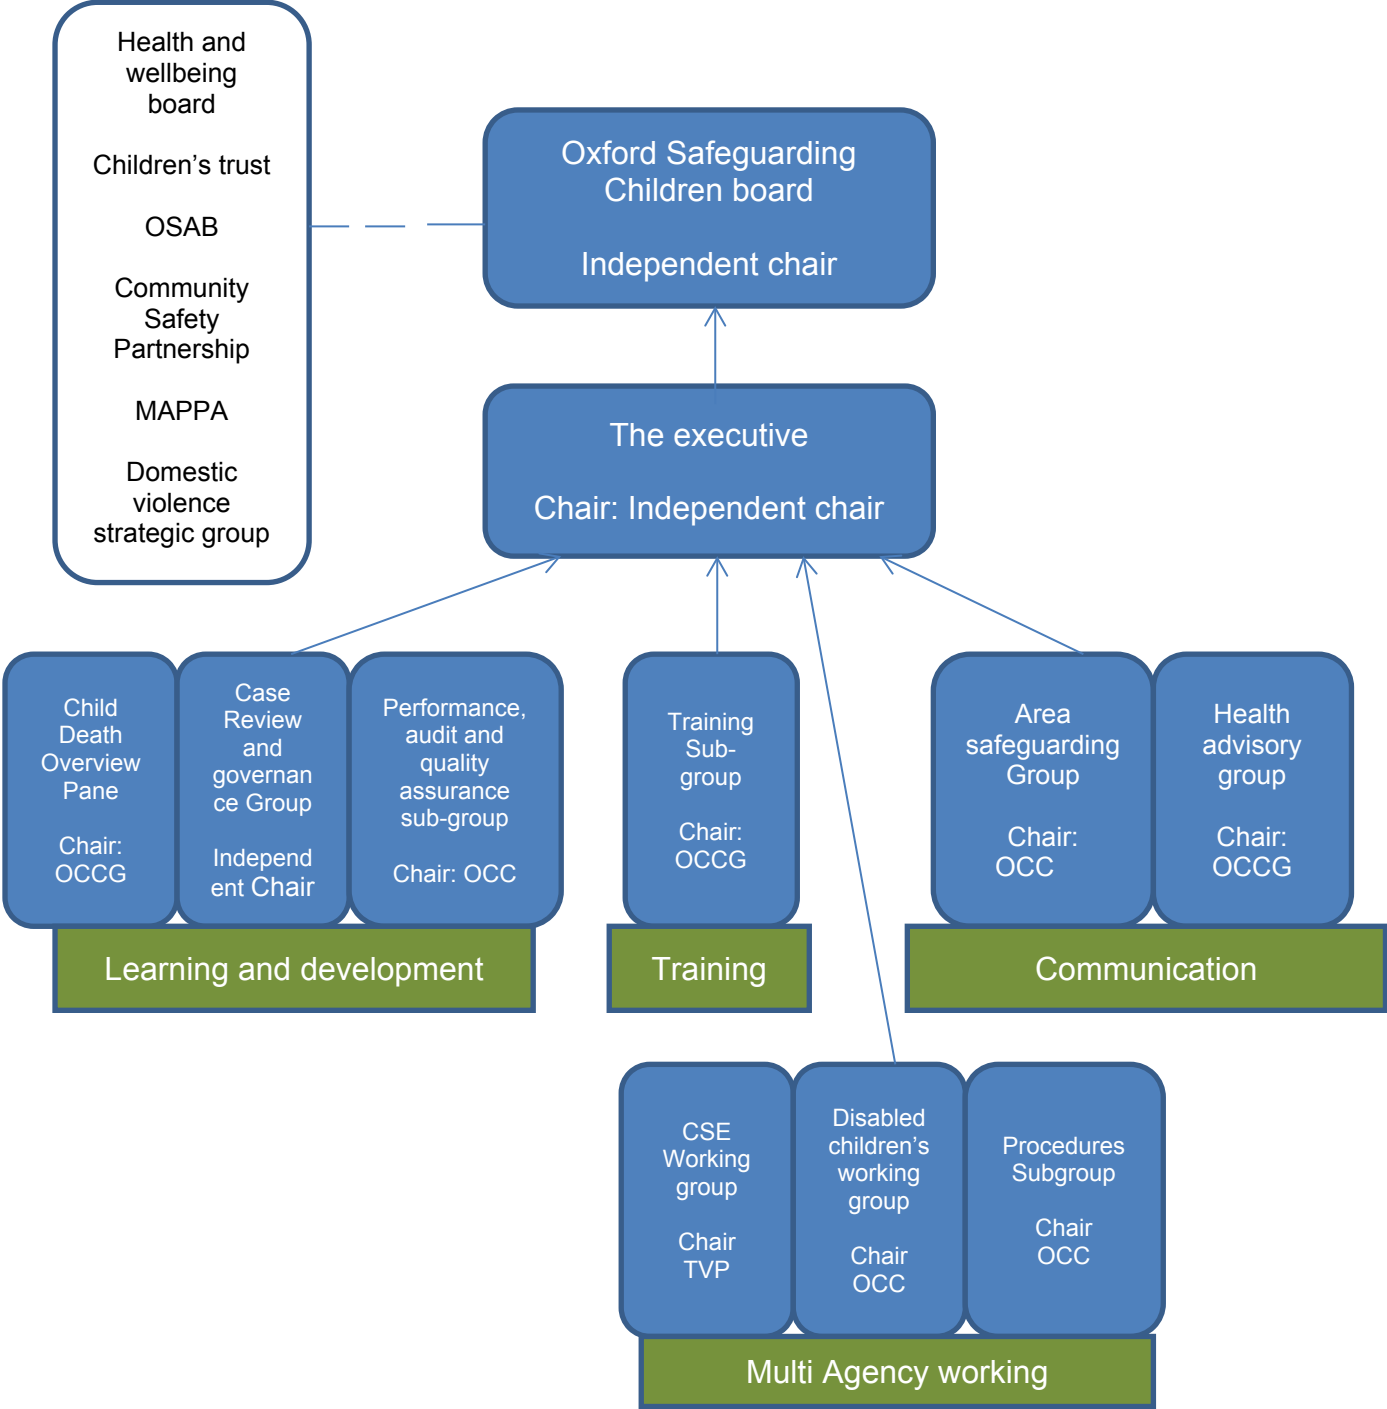

Oxford City Council participates in the following:

- Community Safety Partnership
- Board
- CSE
- Modern Slavery

- Children's Trust
- Education Attainment working group
- Strategic school Partnership